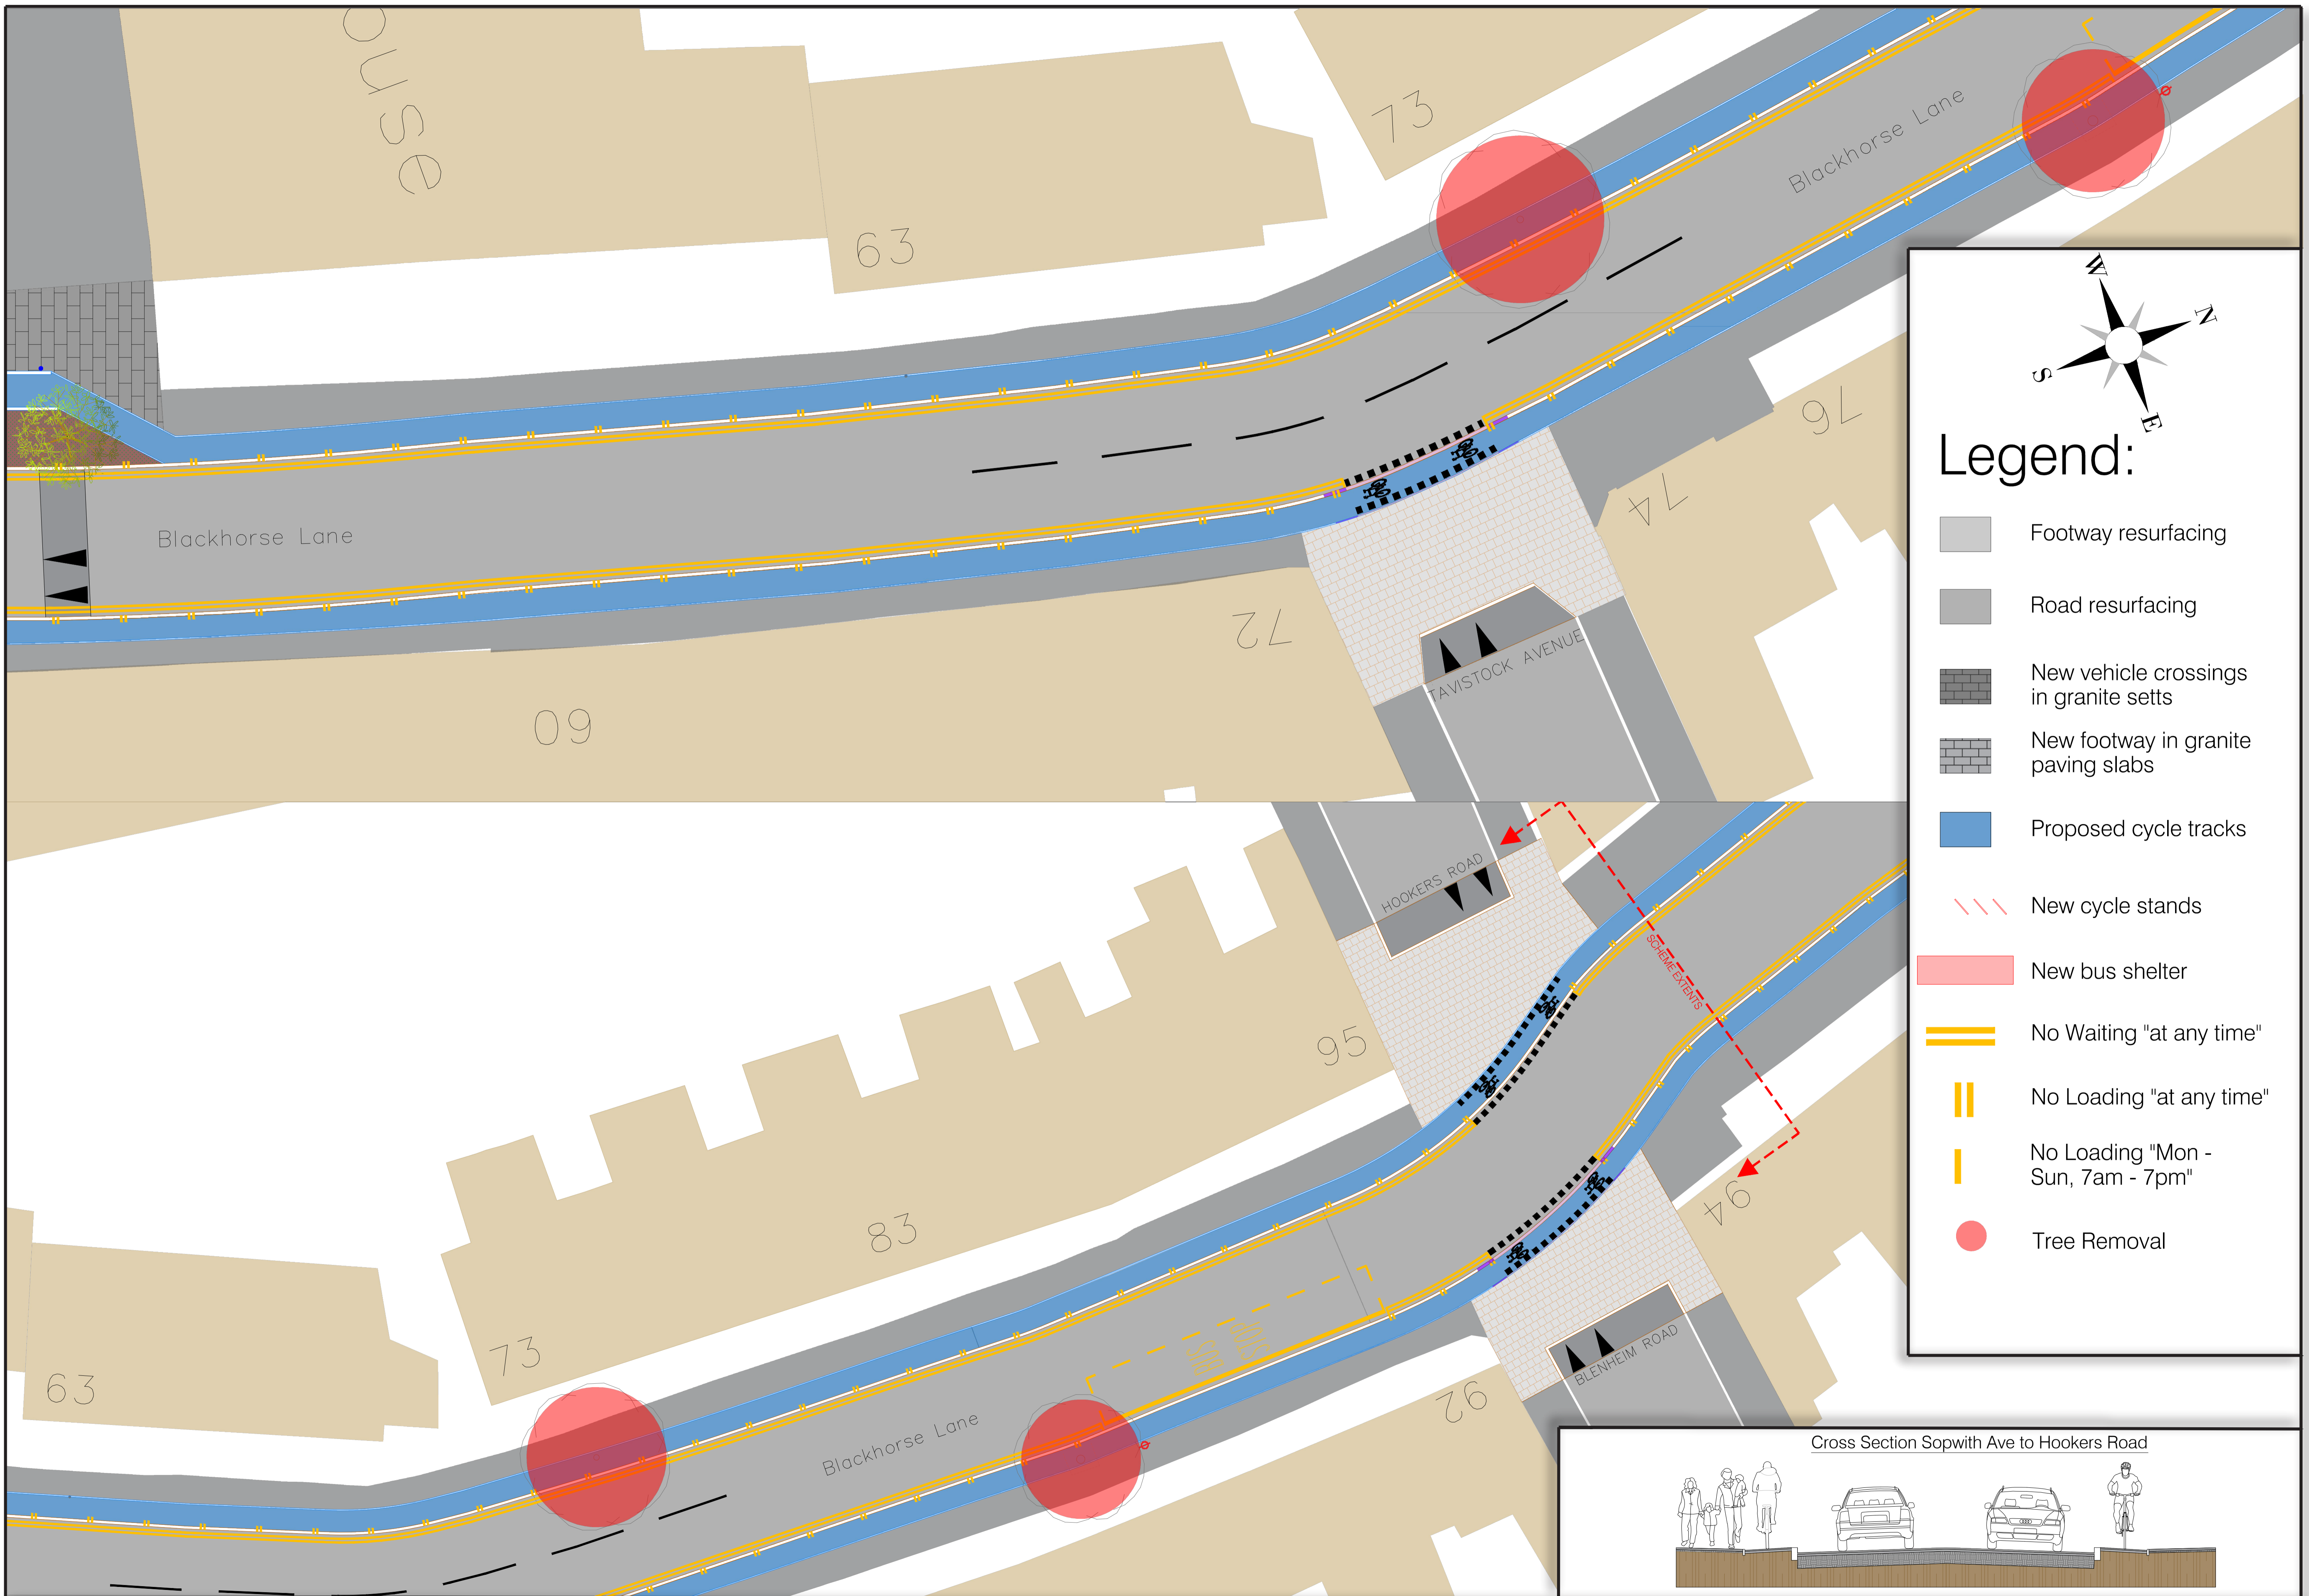

Legend:

-  Footway resurfacing
-  Road resurfacing
-  New vehicle crossings in granite setts
-  New footway in granite paving slabs
-  Proposed cycle tracks
-  New cycle stands
-  New bus shelter
-  No Waiting "at any time"
-  No Loading "at any time"
-  No Loading "Mon - Sun, 7am - 7pm"
-  Tree Removal