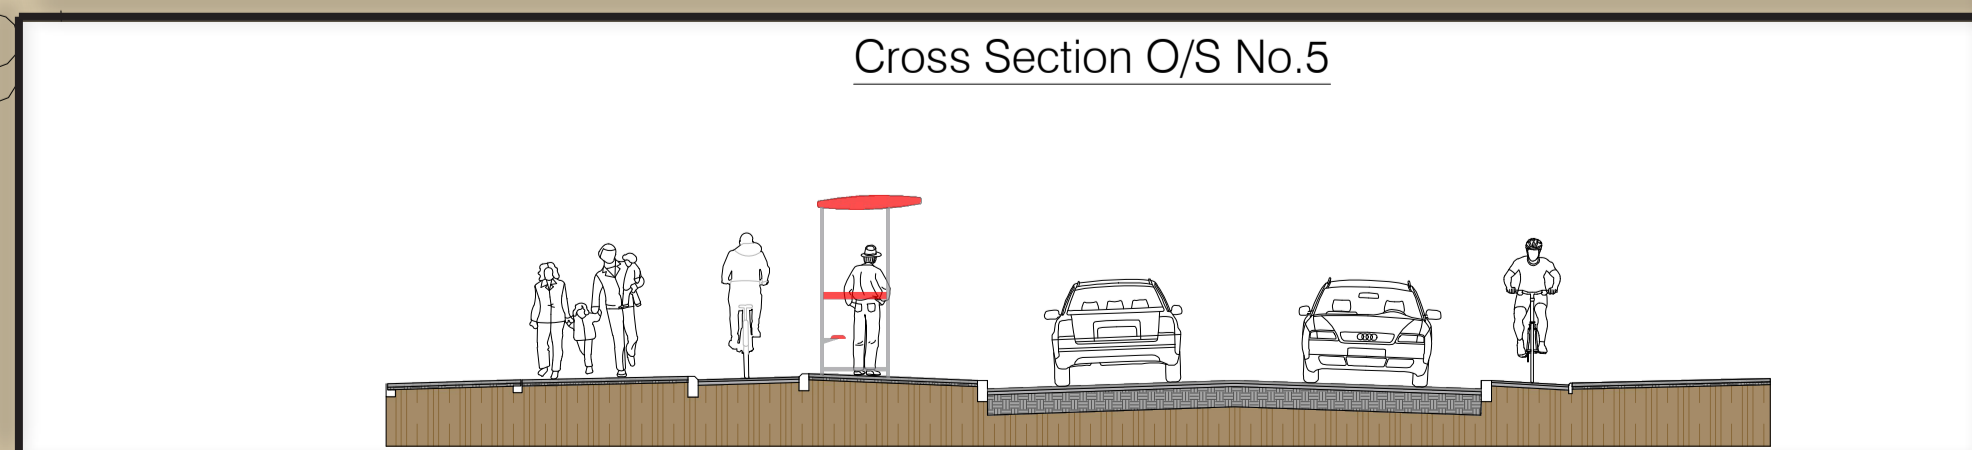

Legend:

-  Footway resurfacing
-  Road resurfacing
-  New vehicle crossings in granite setts
-  New footway in granite paving slabs
-  Proposed cycle tracks
-  New cycle stands
-  New bus shelter
-  No Waiting "at any time"
-  No Loading "at any time"
-  No Loading "Mon - Sun, 7am - 7pm"
-  Tree Removal