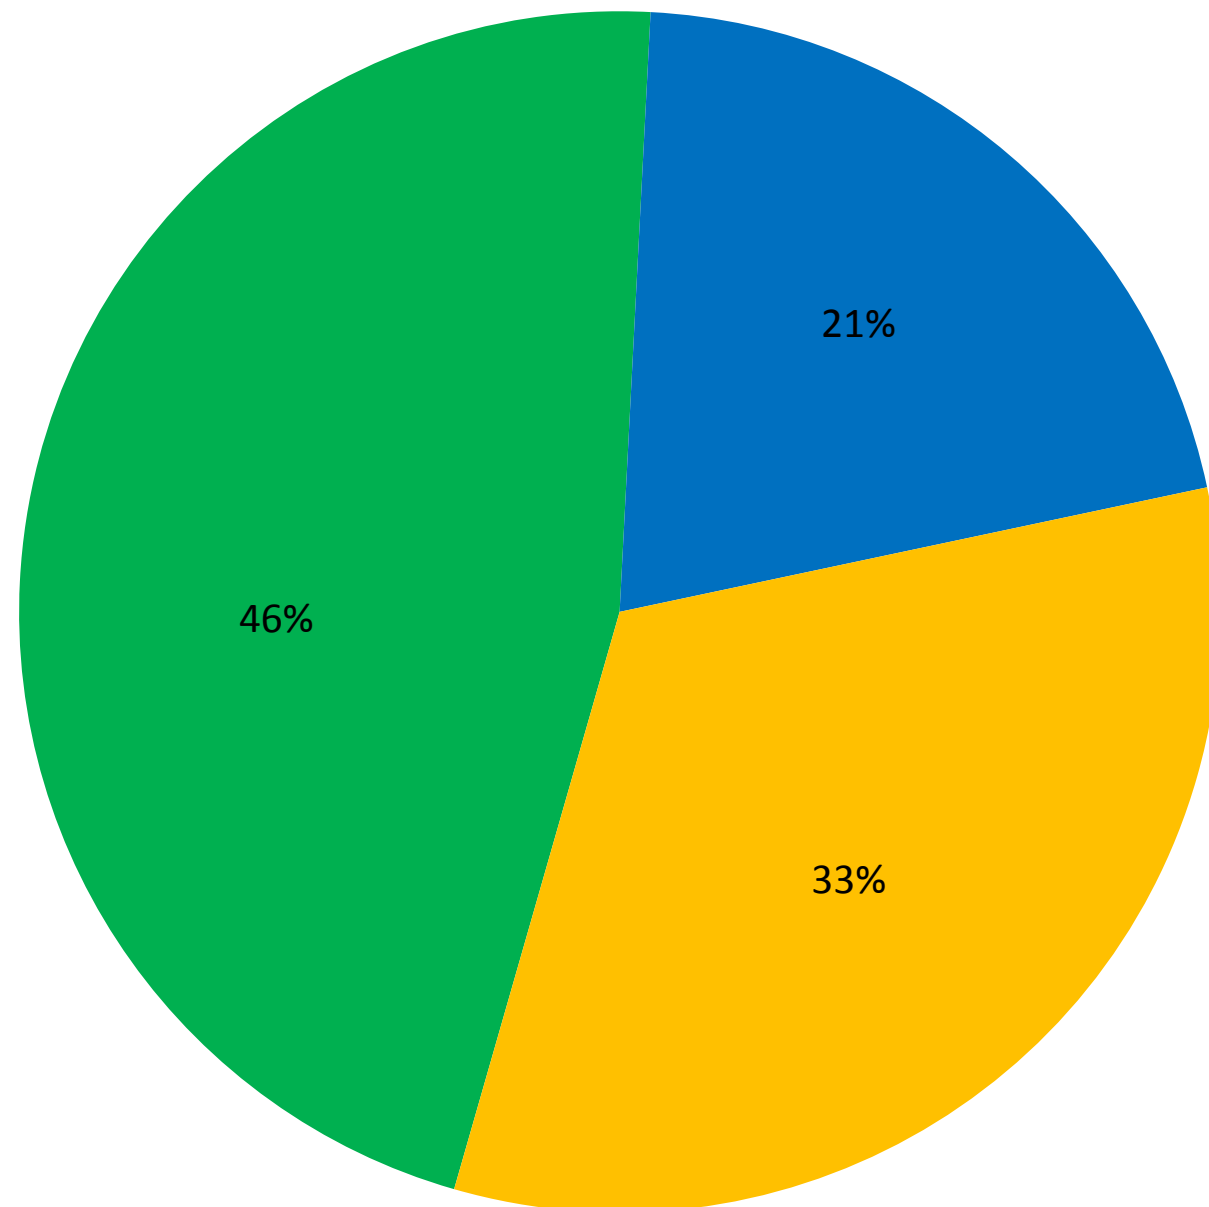

Overall feedback from the Door Knocking and Online Surveys

Overall percentage of people who were supportive of the scheme from the outset

■ Strongly agree and agree ■ Neutral and don't know ■ Strongly disagree and disagree

Overall percentage of people who are supportive of the scheme now

■ Strongly agree and agree ■ Neutral and don't know ■ Strongly disagree and disagree