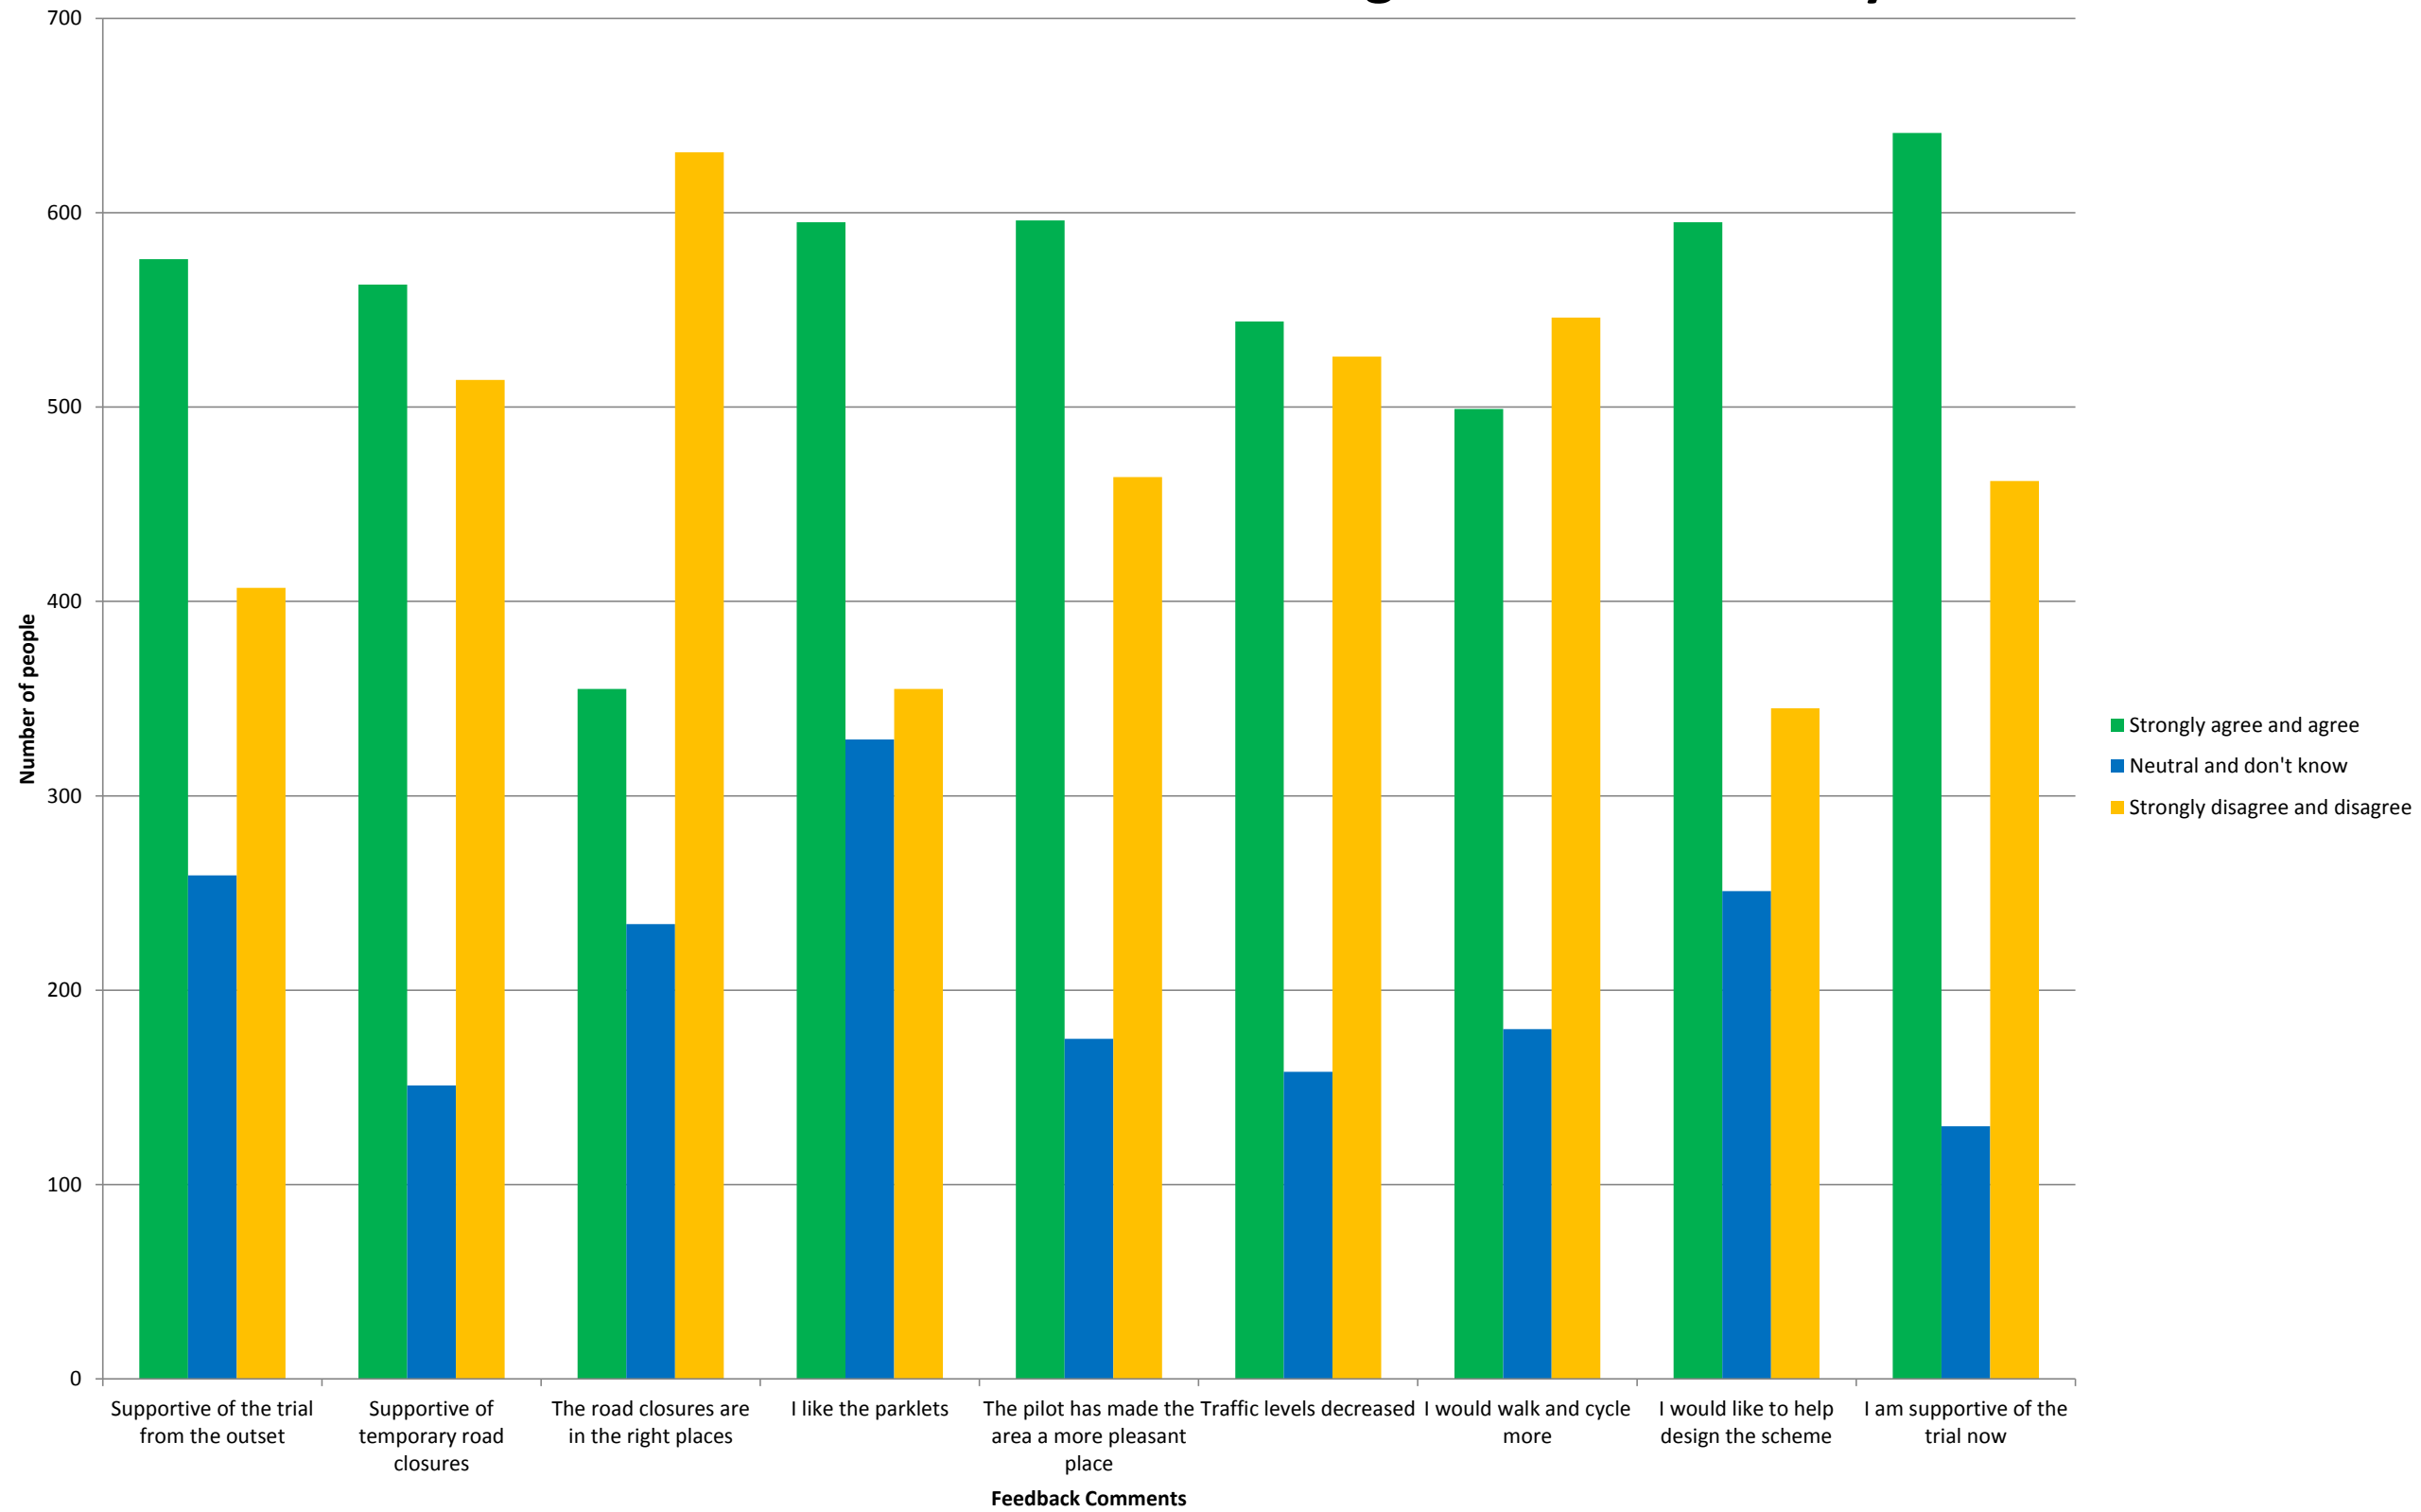

Overall feedback from the Door Knocking and Online Surveys

Overall percentage of people who were supportive of the scheme from the outset

■ Strongly agree and agree ■ Neutral and don't know ■ Strongly disagree and disagree

Overall percentage of people who are supportive of the scheme now

■ Strongly agree and agree ■ Neutral and don't know ■ Strongly disagree and disagree